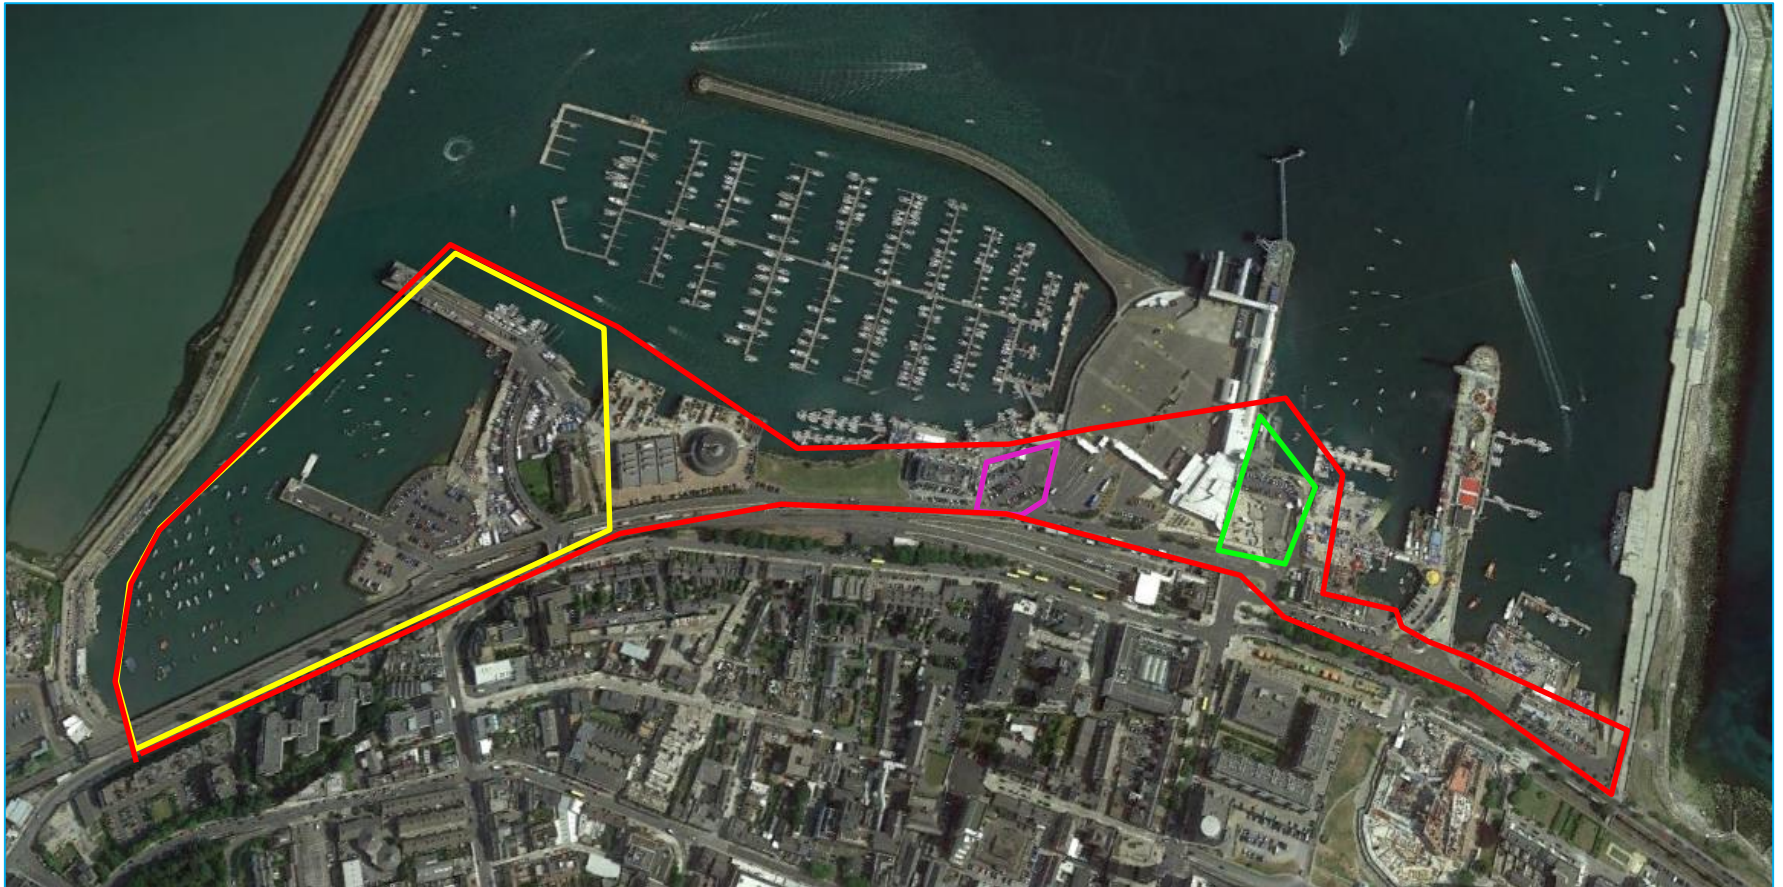

Harbour Public Parking Areas and Tariffs

**Zone HB – Harbour
Parking Extent
All €2 per hour except:**

Zone HW – West Harbour
€2 per hour €4 per day

Zone HM – Marina Car Park
€2 per hour €8 per day

Zone HU – Underground Car Park
€2 per hour €5 per day
€20 per week