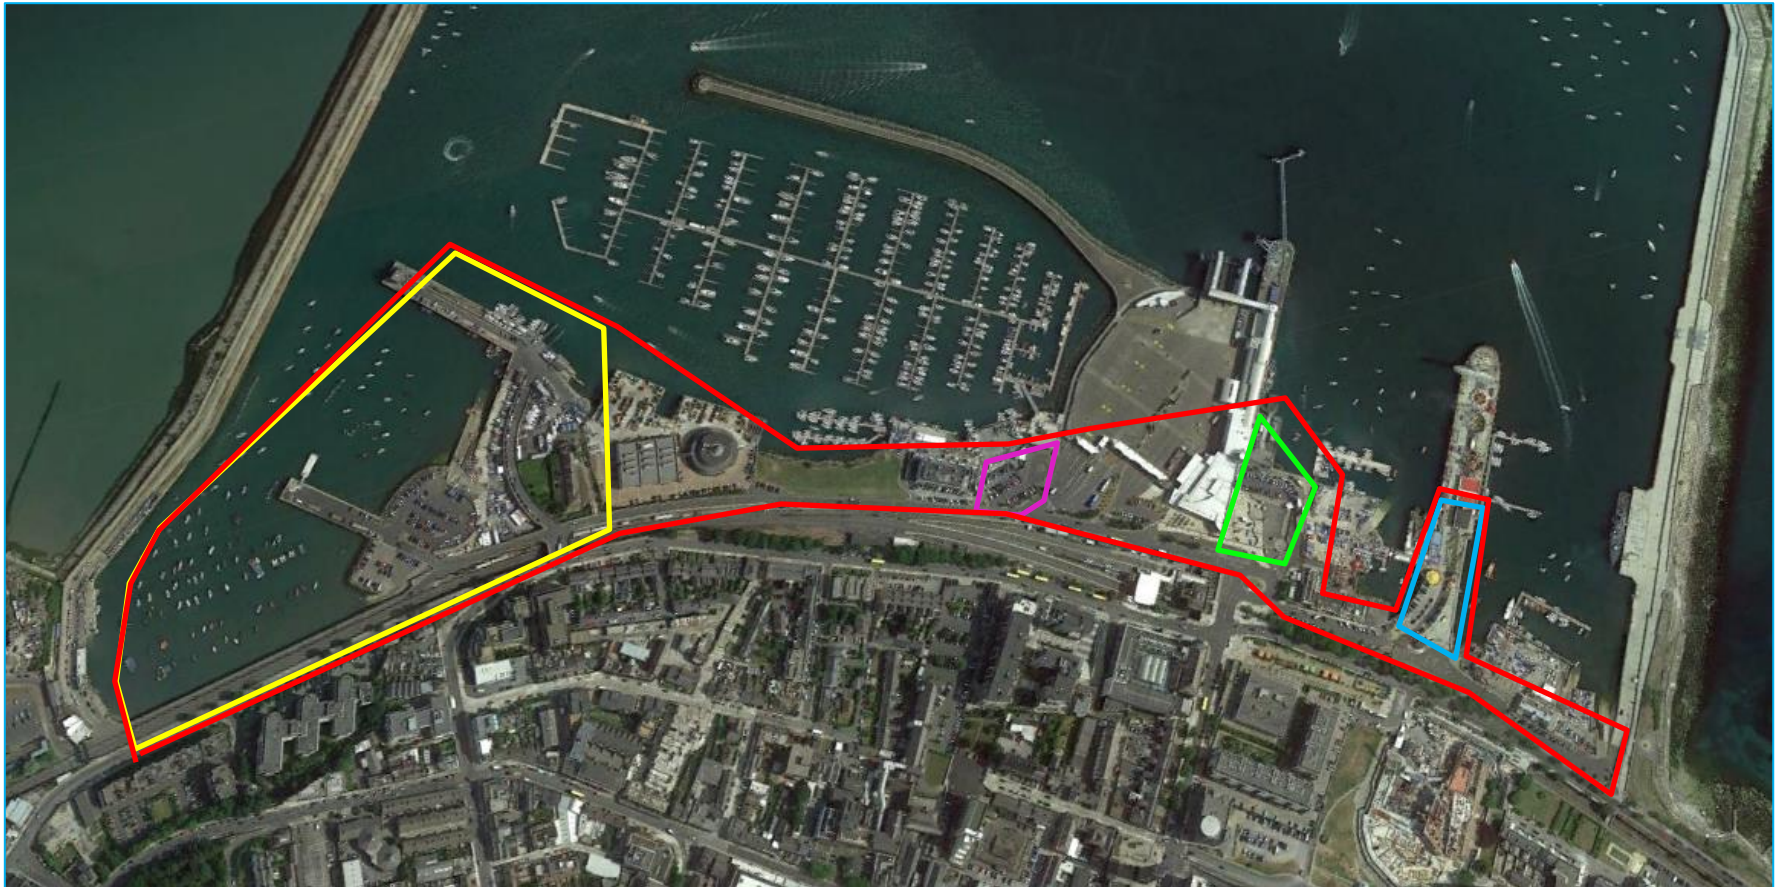

Harbour Public Parking Areas and Tariffs

**Zone HB – Harbour
Parking Extent
All €2 per hour except:**

Zone HW – West Harbour
€2 per hour €4 per day

Zone HM – Marina Car Park
€2 per hour €8 per day

Zone HU – Underground Car Park
€2 per hour €5 per day
€20 per week